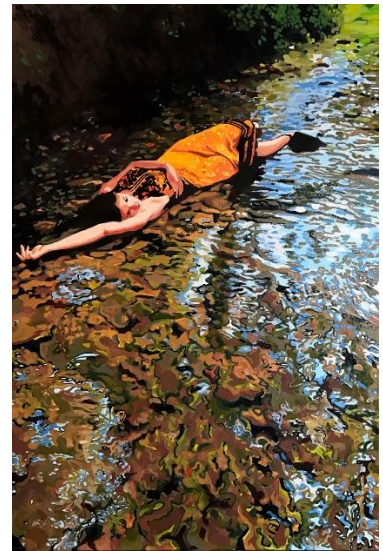

My contemporary ‘Ophelia’ falls into a shallow creek, and doesn’t drown. She contemplates her survival. She is alternately sad, depressed, hurt, angry, yet finds the will to go on and survive. She is beautiful in her youthful independence, and realizes she no longer needs a Prince to find meaning for her existence. I didn't design my figures to be sexual, but resolute/vulnerable. I like the contrast between solid figures and the natural elements or water, light, leaf, and stone. Occasionally, the floral patterns in the model's dress contrasts with the natural patterns I find in nature. Ophelia's suicide because of unrequited love is switched to strength in isolation, beauty in silence, and grace amidst nature.

Ophelia.05 (*Becca*)
Oil on Canvas
24"x36"
SOLD

Ophelia.06 (*Ryane*)
Oil on canvas
36"x24"
\$600

Ophelia.07 (*Emily*)
Oil on canvas
24"x36"
SOLD

Ophelia.08 (*Chloe*)
Oil on canvas
36"x24"
\$600

Ophelia.09 (*Ciera*)
Oil on canvas
36"x24"
SOLD