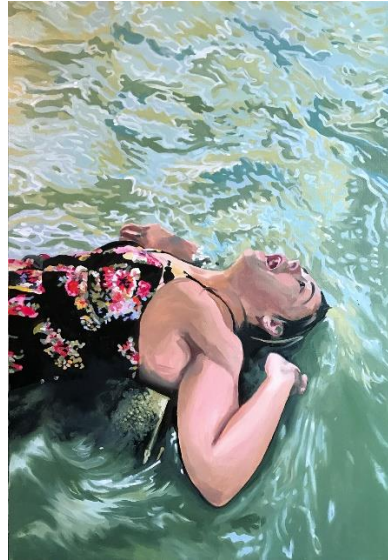

My contemporary ‘Ophelia’ falls into a shallow creek, and doesn’t drown. She contemplates her survival. She is alternately sad, depressed, hurt, angry, yet finds the will to go on and survive. She is beautiful in her youthful independence, and realizes she no longer needs a Prince to find meaning for her existence. I didn't design my figures to be sexual, but resolute/vulnerable. I like the contrast between solid figures and the natural elements or water, light, leaf, and stone. Occasionally, the floral patterns in the model's dress contrasts with the natural patterns I find in nature. Ophelia's suicide because of unrequited love is switched to strength in isolation, beauty in silence, and grace amidst nature.

I completed forty-two 24” x 36” paintings in the “Ophelia” series, and it has been my hope to exhibit the entire series before it is broken up. Up to this point, various opportunities to show the series have fallen through because of fears that it would be provocative or misinterpreted about sexual assault. There have also been concerns voiced that it is exploitive to women. As I related above, that is not my intention at all. I think it is important to reframe ‘Ophelia’ in contemporary terms, will help viewers talk about teenage depression from bad relationships, being manipulated (by contemporary ‘Hamlets’), and negative body images.

Ophelia.21 (*Allyson*)
Oil on canvas
24"x36"
\$600

Ophelia.22 (*Kaitlyn*)
Oil on canvas
36"x24"
Property of the artist

Ophelia.23 (*Allyson*)
Oil on canvas
36"x24"
\$600

Ophelia.24 (*Hannah*)
Oil on canvas
24"x36"
\$600

Ophelia.25 (*Taylor*)
Oil on canvas
36"x24"
\$600

Ophelia.26 (*Charlee*)
Oil on canvas
36"x24"
\$600

Ophelia.27 (*Autumn*)
Oil on canvas
24"x36"
SOLD

Ophelia.28 (*Chloe*)
Oil on canvas
36"x24"
\$600

Ophelia.28 (*Taylor*)
Oil on canvas
36"x24"
SOLD