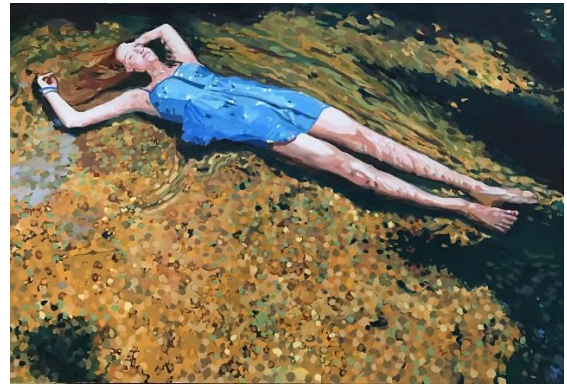

Ophelia.03 (*Amanda*)
Oil on canvas
24"x36"
$600