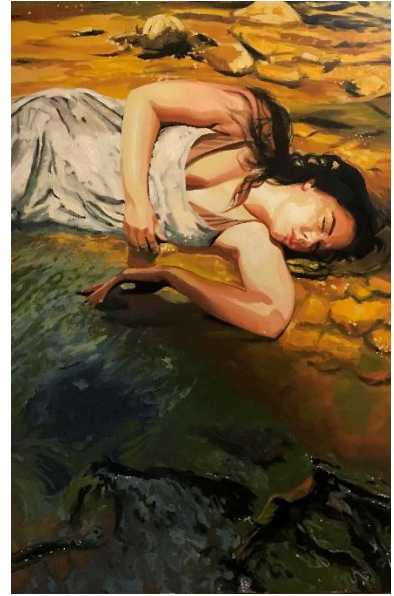

Ophelia.32 (*Chloe*)
Oil on canvas
36"x24"
$600