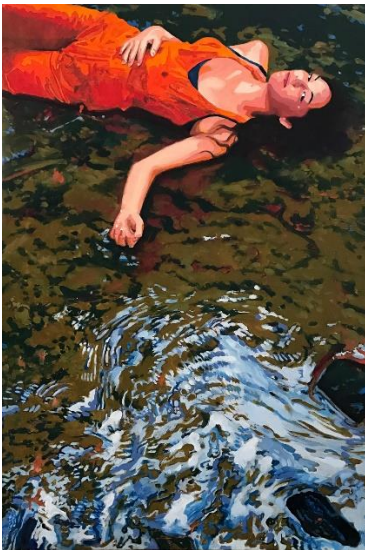

Ophelia.04 (*Chloe*)
Oil on canvas
36"x24"
$600