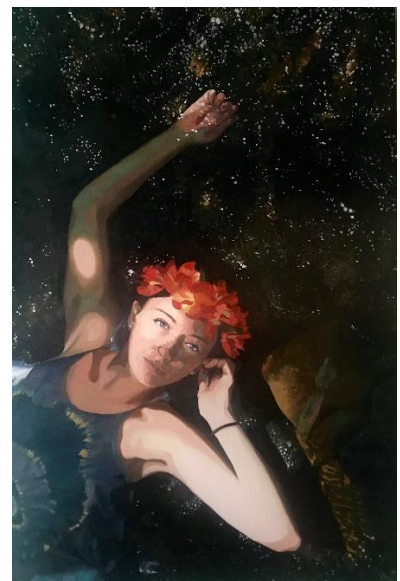

My contemporary ‘Ophelia’ falls into a shallow creek, and doesn’t drown. She contemplates her survival. She is alternately sad, depressed, hurt, angry, yet finds the will to go on and survive. She is beautiful in her youthful independence, and realizes she no longer needs a Prince to find meaning for her existence. I didn't design my figures to be sexual, but resolute/vulnerable. I like the contrast between solid figures and the natural elements or water, light, leaf, and stone. Occasionally, the floral patterns in the model's dress contrasts with the natural patterns I find in nature. Ophelia's suicide because of unrequited love is switched to strength in isolation, beauty in silence, and grace amidst nature.

Ophelia.30 (*Edna*)
Oil on canvas
24"x36"
\$600

Ophelia.31 (*Olivia*)
Oil on canvas
36"x24"
\$600

Ophelia.32 (*Chloe*)
Oil on canvas
36"x24"
\$600

Ophelia.33 (*Ciera*)
Oil on canvas
24"x36"
\$600

Ophelia.34 (*Sydney*)
Oil on canvas
36"x24"
SOLD