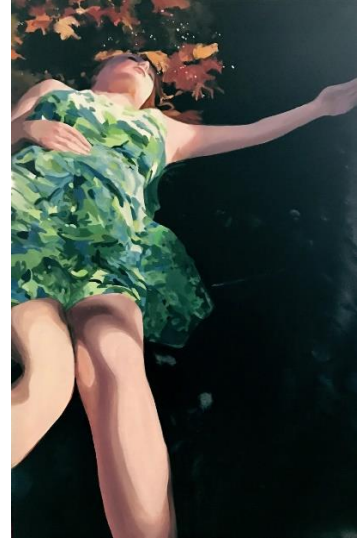

My contemporary ‘Ophelia’ falls into a shallow creek, and doesn’t drown. She contemplates her survival. She is alternately sad, depressed, hurt, angry, yet finds the will to go on and survive. She is beautiful in her youthful independence, and realizes she no longer needs a Prince to find meaning for her existence. I didn't design my figures to be sexual, but resolute/vulnerable. I like the contrast between solid figures and the natural elements or water, light, leaf, and stone. Occasionally, the floral patterns in the model's dress contrasts with the natural patterns I find in nature. Ophelia's suicide because of unrequited love is switched to strength in isolation, beauty in silence, and grace amidst nature.

Ophelia.10 (*Ryane*)
Oil on canvas
36"x24"
\$400

Ophelia.11 (*Anya*)
Oil on canvas
36"x24"
\$600

Ophelia.12 (*Ashley*)
Oil on canvas
36"x24"
SOLD

Ophelia.13 (*Samantha*)
Oil on canvas
24"x36"
\$600

Ophelia.14 (*Samantha*)
Oil on canvas
36"x24"
\$600