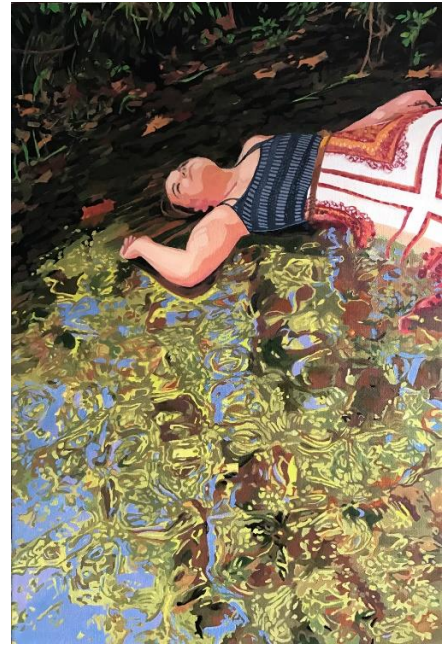

Ophelia.42 (*Mallory*)
Oil on canvas
36"x24"
$600